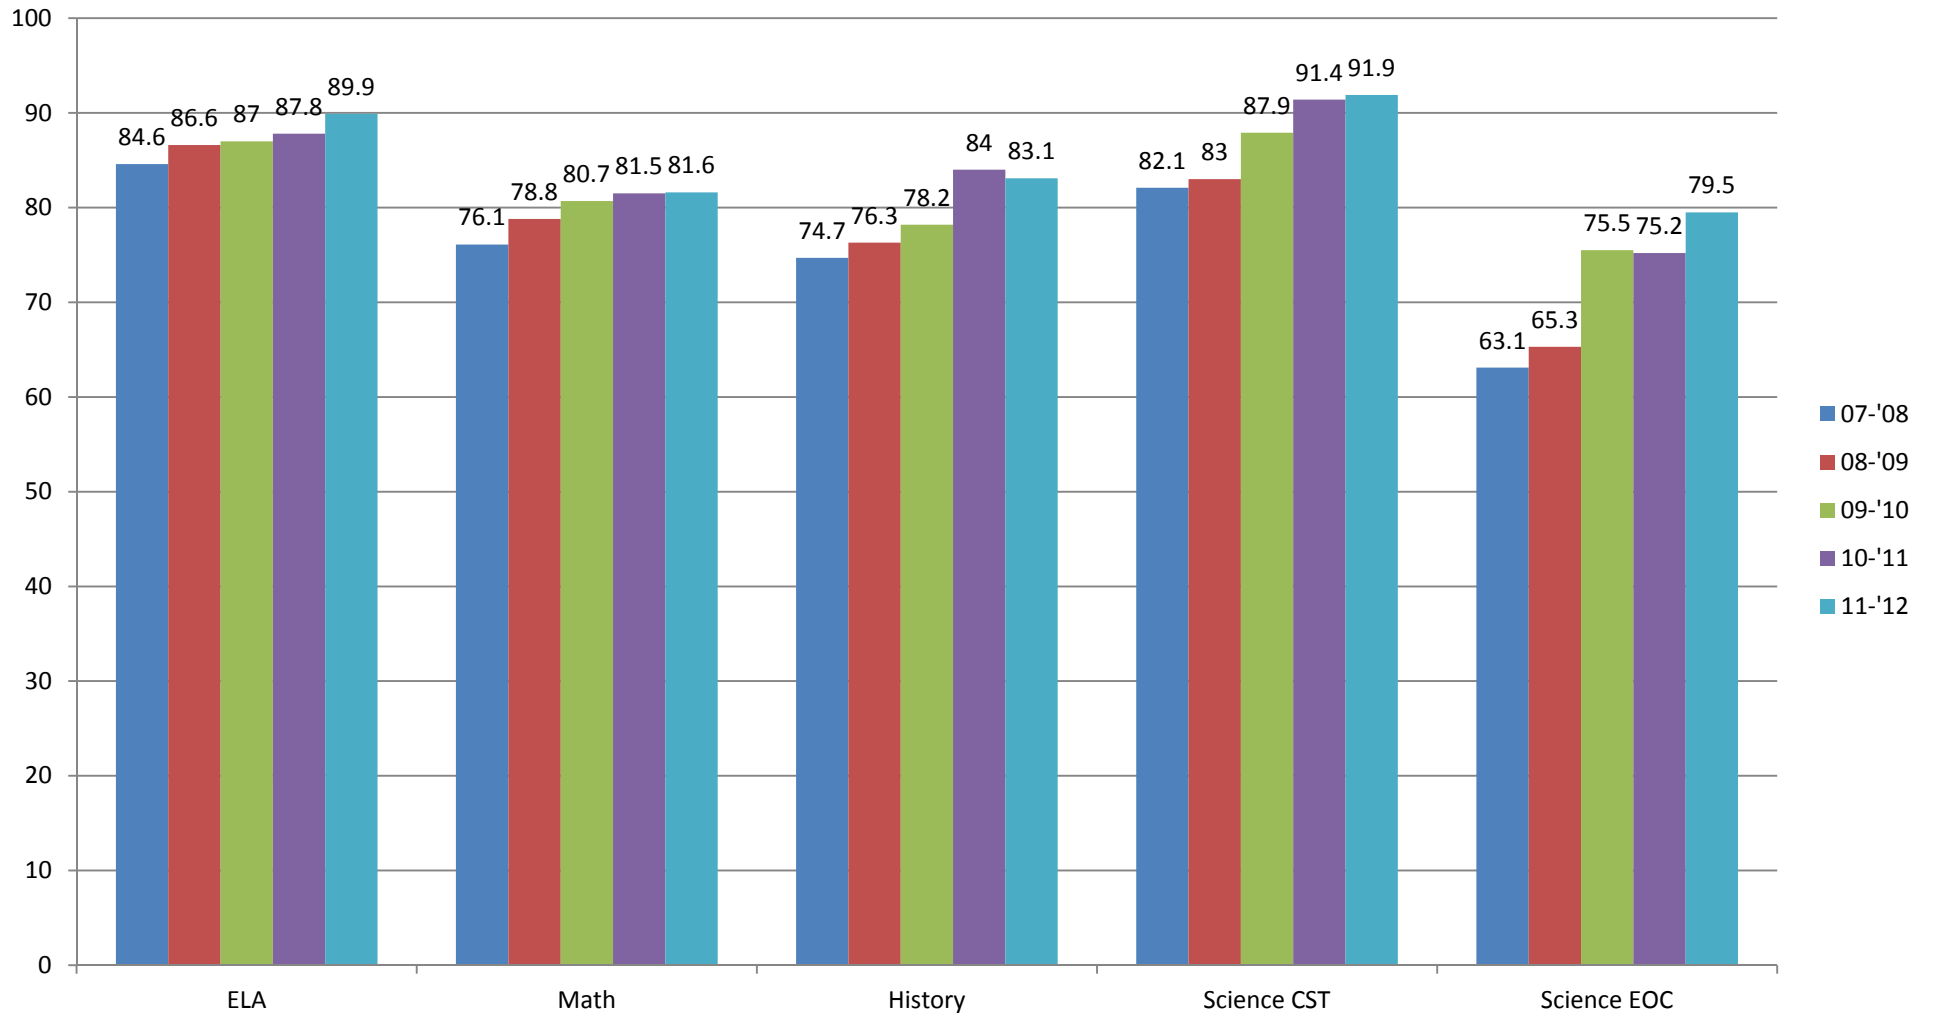

## MBUSD District STAR Results 2008-2012

This chart demonstrates the percentage of students scoring proficient or advanced on the tests that comprise the STAR program.